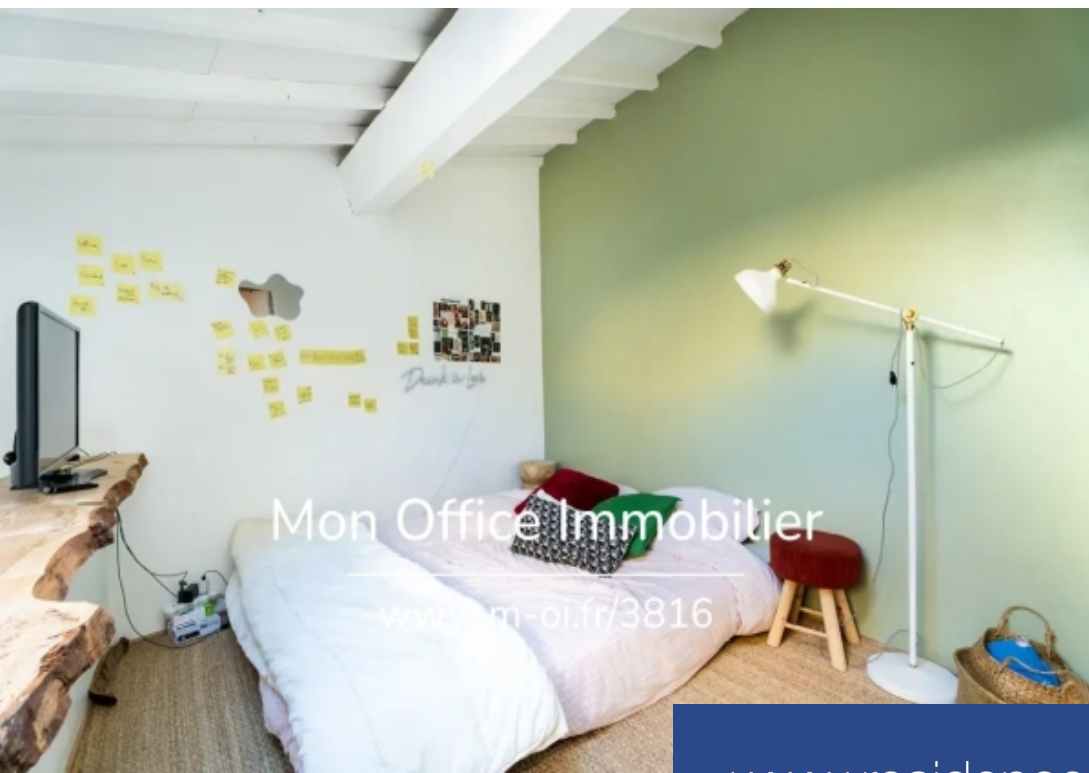

Mon Office Immobilier
www.m-oi.fr/3816