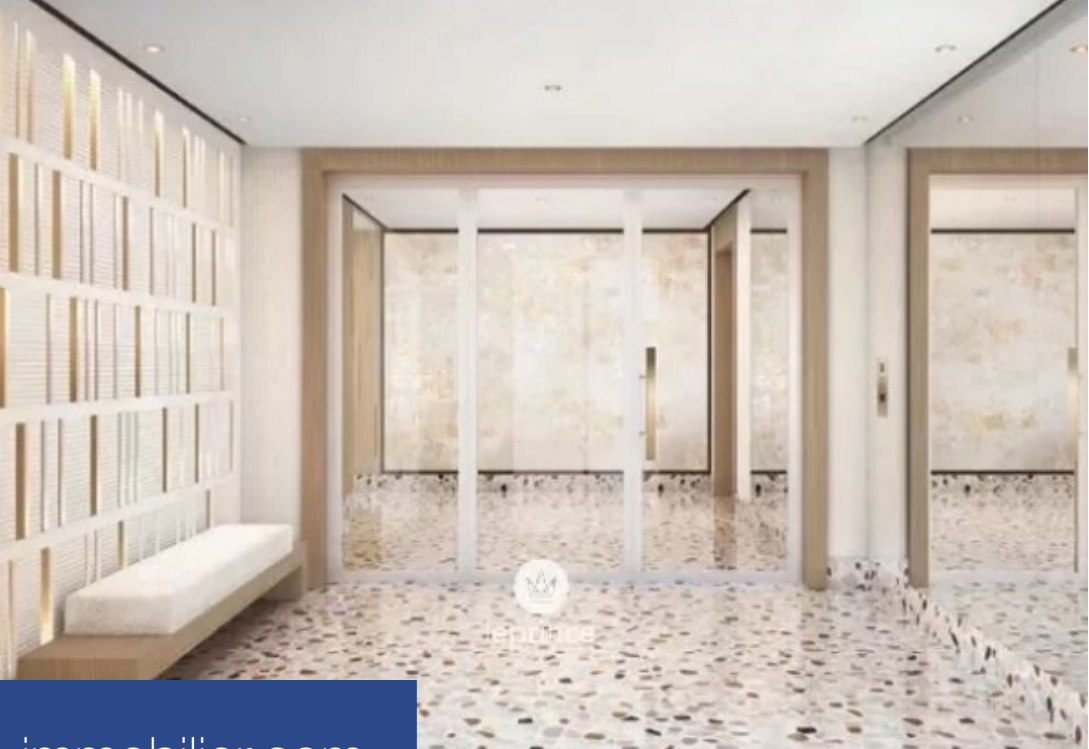

www.residences-immobilier.com