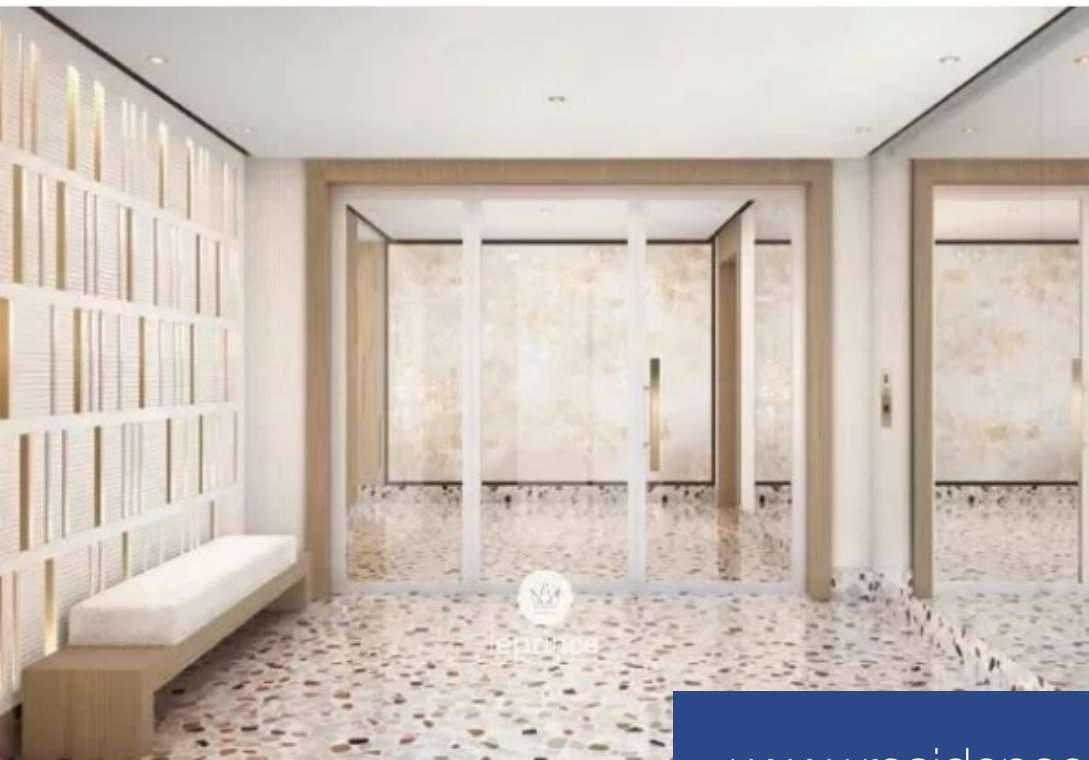

www.residences-immobilier.com