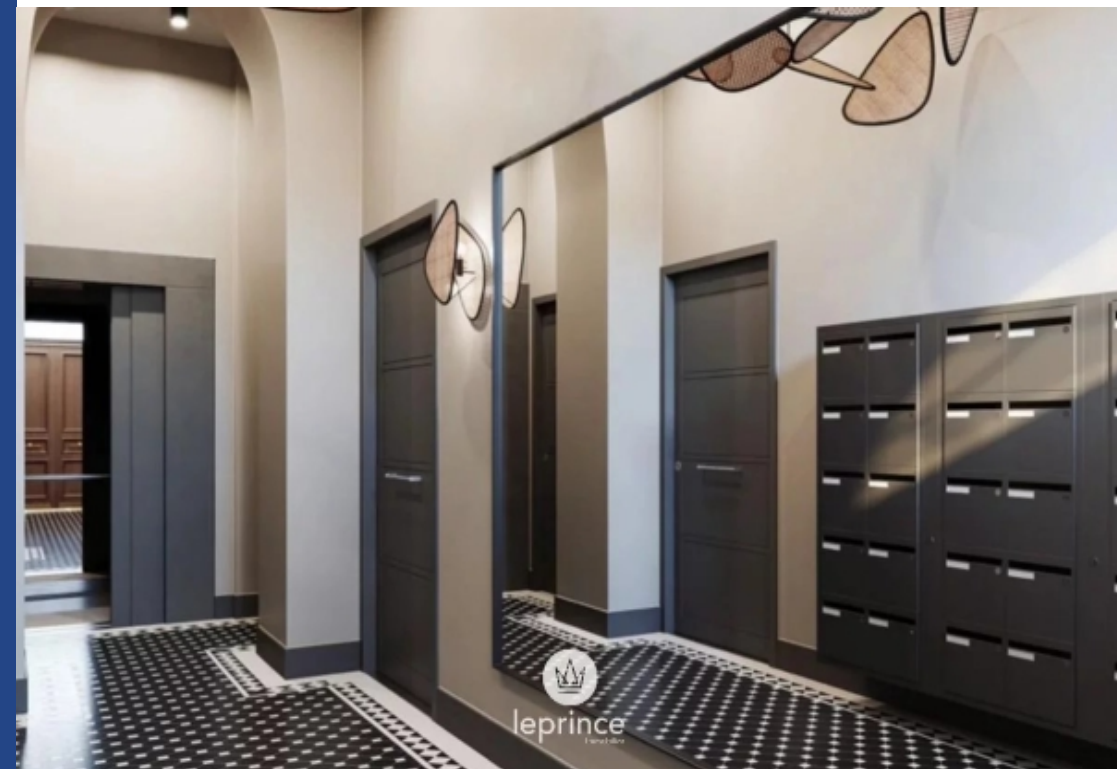

résidences immobilier

Nice Centre Ville/ Wilson :Dans un immeuble bourgeois Niçois réhabilité entièrement composé de 2 pièces parfaitement conçus, conjuguant prestations contemporaines de standing et cachet d'une hauteur sous plafond de plus de 3,30 mètres pour certains, Palais Riviera accueille des pied-à-terre rêvés pour s'immerger dans la vie niçoise.Déclinant des surfaces citadines optimisées, de 14 à 25 m2, les studios profitent d'expositions est ou ouest et d'une luminosité agréable, grâce à leurs hautes fenêtres protégées par des volets persiennés aux couleurs pastel.Six appartements bénéficient de balcons ...

Nice City center / Wilson :In a bourgeois building in Nice that has been entirely renovated, the perfectly designed one Bedroom apartments combine high quality contemporary services with the cachet of high ceilings, some of which are more than 3.30 meeter high. Palais Riviera is the ideal pied-à-terre for immersing yourself in the life of Nice.With optimized urban surfaces, from 14 to 25 m2, the studios benefit from east or west exposure and pleasant light, thanks to their high windows protected by louvered shutters in pastel colors.Six apartments have balconies overlooking the calm of the ...

LEPRINCE IMMOBILIER

26, rue Maréchal Joffre - Nice Carré d'or - 06000 NICE

[Contacter l'agence](#)

[Voir tous les biens de cette agence](#)