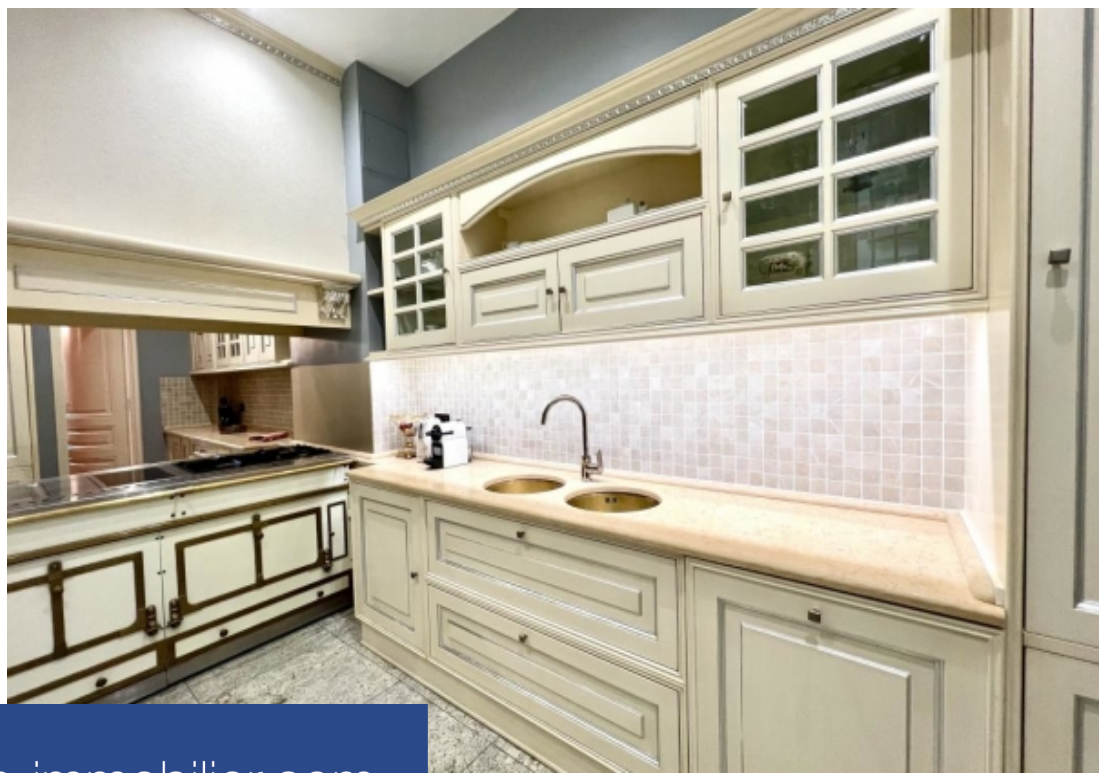

www.residences-immobilier.com