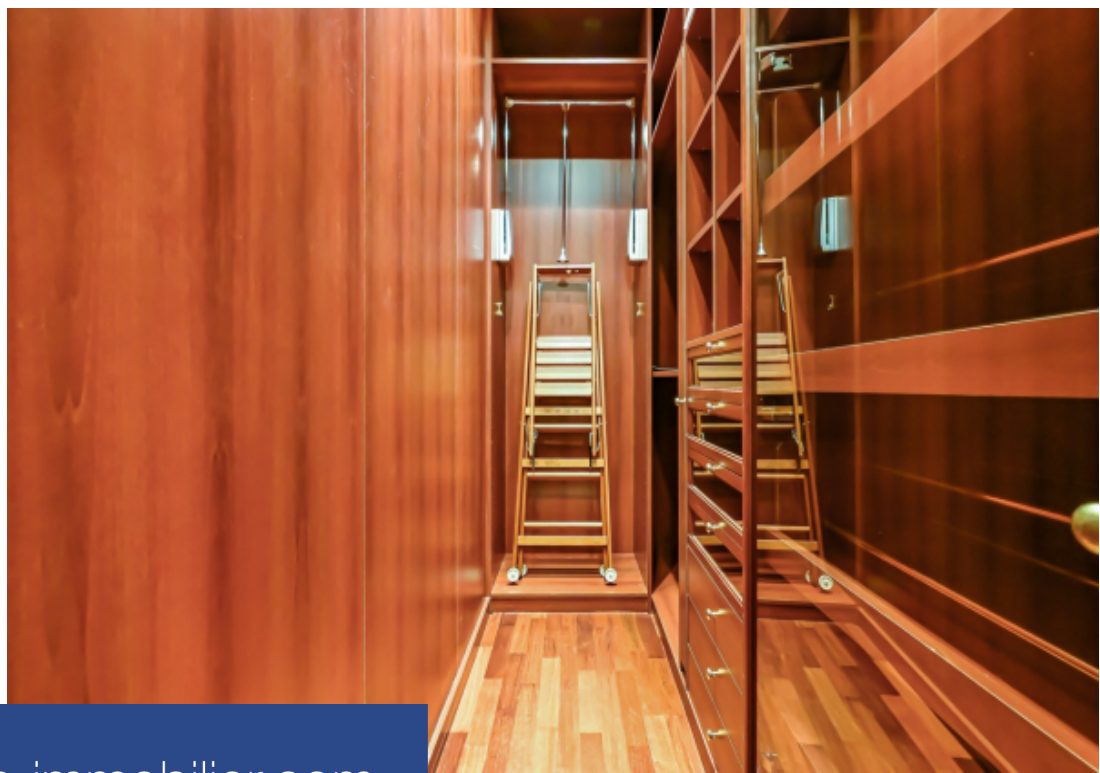

www.residences-immobilier.com