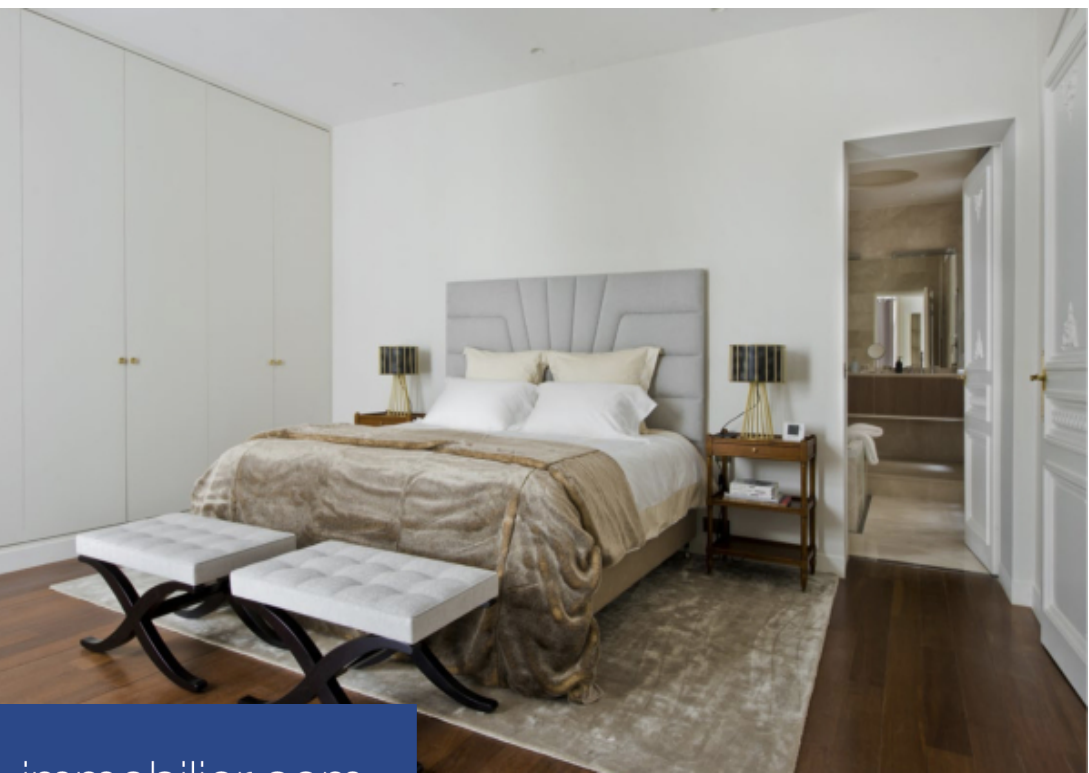

www.residences-immobilier.com