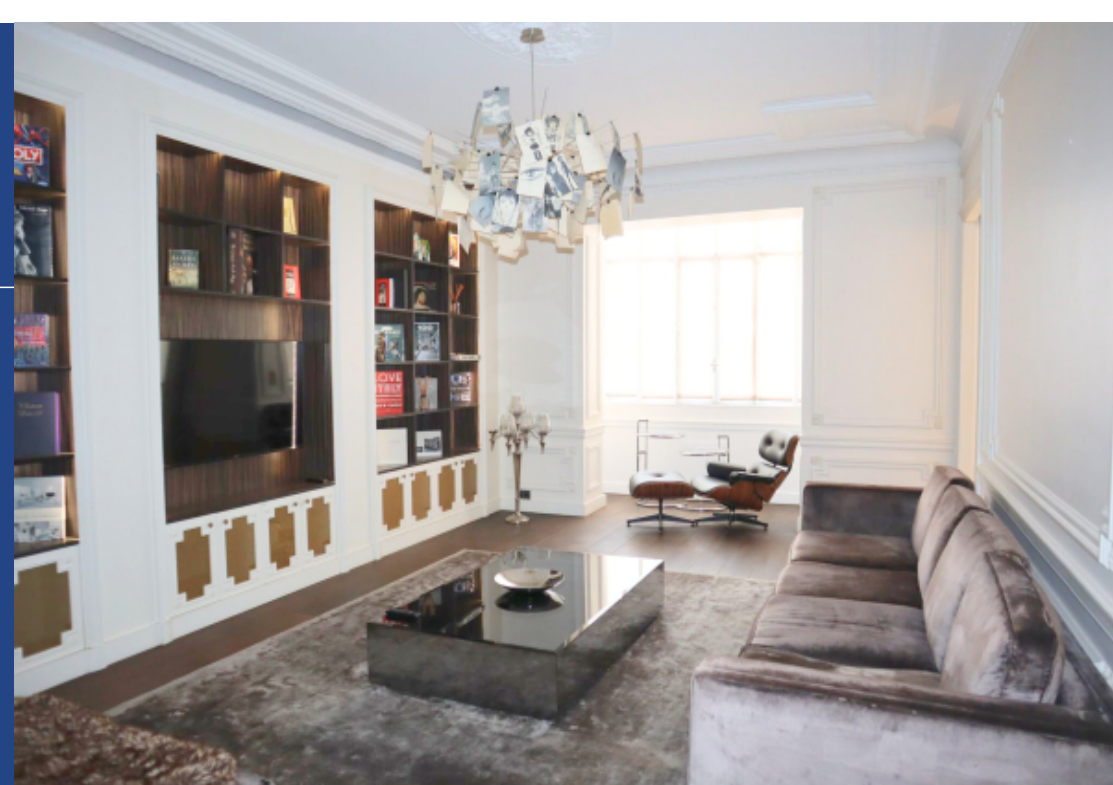

résidences immobilier

Real Estate Passion - Paris, suggests, In a prestigious address, Avenue Charles de Gaulle, a few steps from the Arc de Triomphe. In a very high-end Haussmannian building with 24/7 concierge and Parisian elevator. Luxurious 220 m² apartment, designed and signed by a French architect. Built on the first raised floor, it is composed as follows: A delightful reception gallery, a double living room, a dining room of honor that can accommodate 8 guests and a separate kitchen of a starred chef. Equipped with 4 bedrooms including a royal suite with private lounge, a bathroom, two private shower rooms, and ...

In exclusivity, Real Estate Passion - Paris, suggests, In the prestigious address, Avenue du Président Wilson, near the Palais Galléra, and the Place Trocadéro. In a very high-end Haussmannian building with a 24/7 concierge and a Parisian elevator. Luxurious 221 m² apartment, designed and signed by a Franco-Portuguese architect. Built on the first raised floor, it is composed as follows: A delightful contemporary reception gallery, a triple living room, a dining room of honor that can accommodate 8 guests and a separate starred chef's kitchen. Equipped with 3 bedrooms including a royal suite with ...

REAL ESTATE PASSION - PARIS

50 Avenue des Champs-Élysées - 75008 PARIS 8EME

[Contacter l'agence](#)

[Voir tous les biens de cette agence](#)