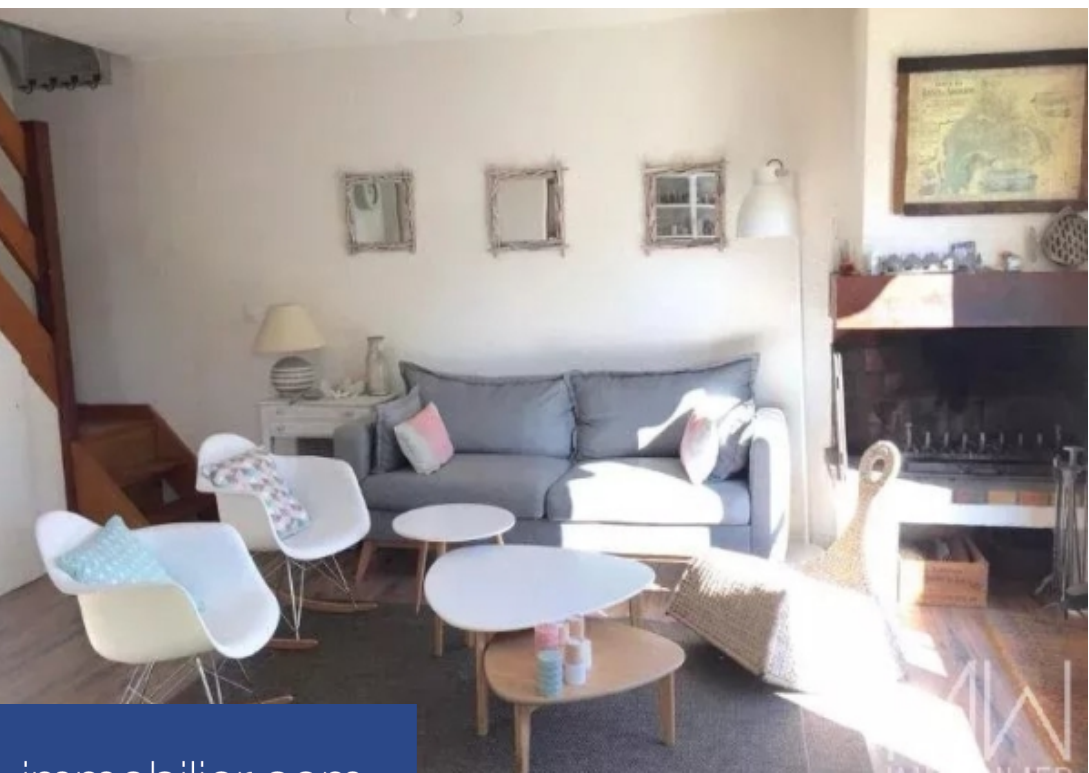

www.residences-immobilier.com