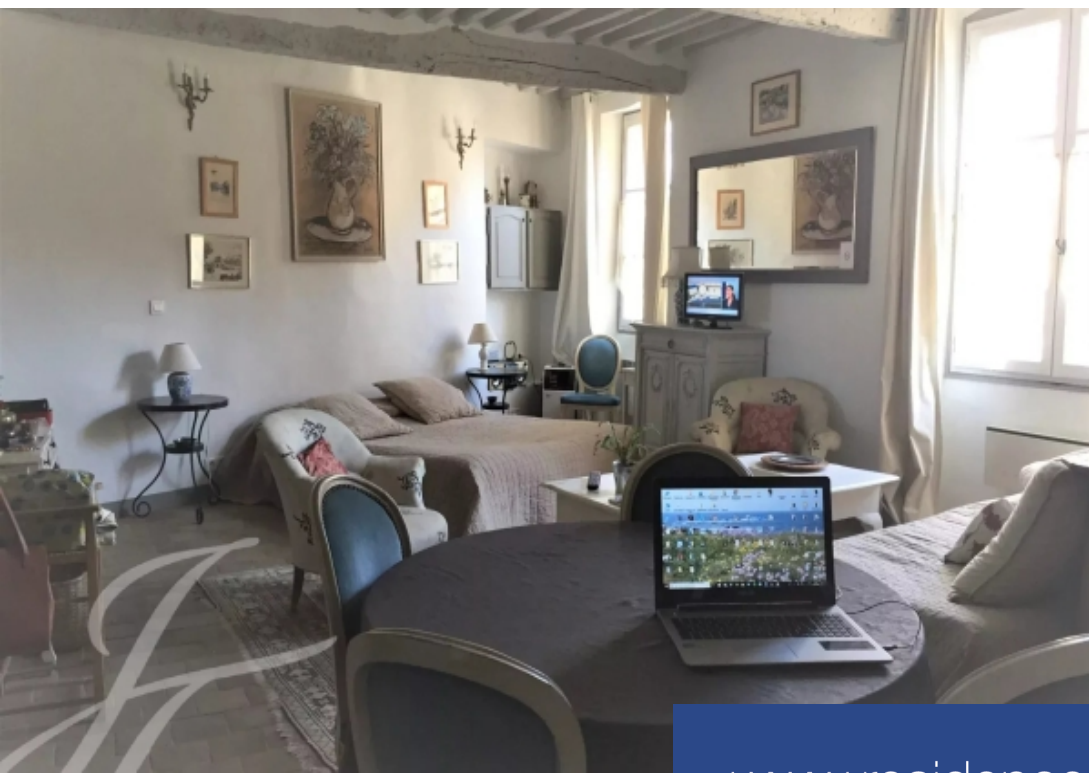

www.residences-immobilier.com