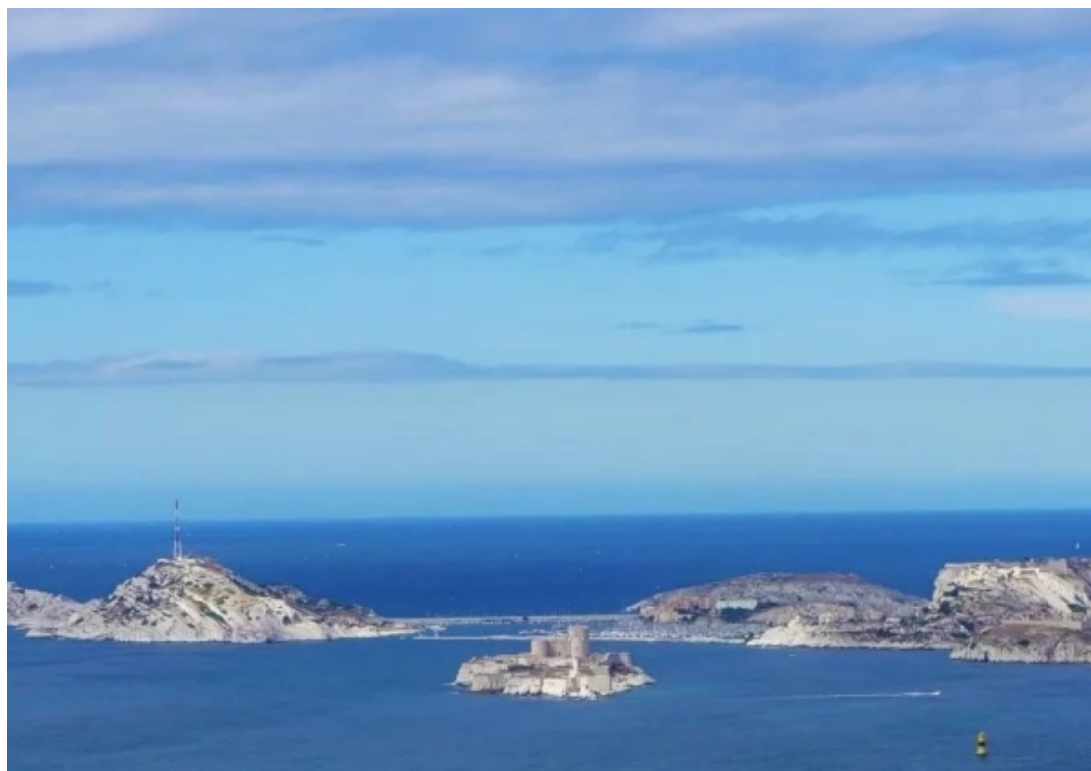

OFF

REAL ESTATE

IMMOBILIER D'EXCEPTION

www.residences-immobilier.com