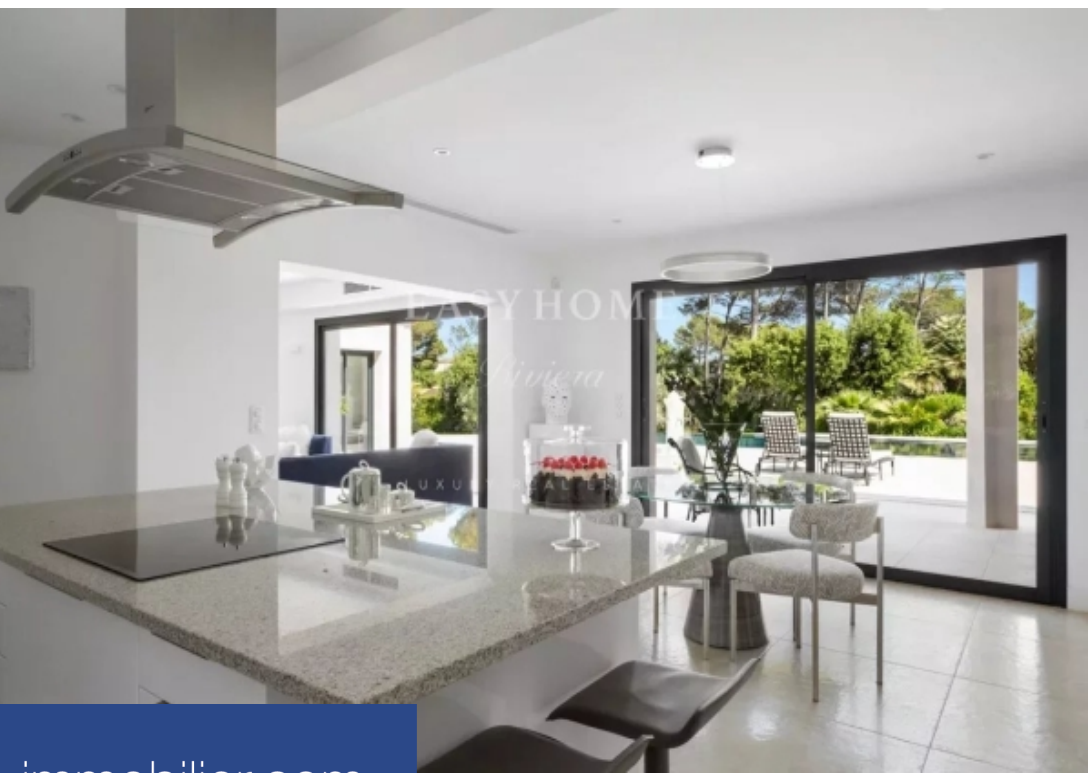

www.residences-immobilier.com