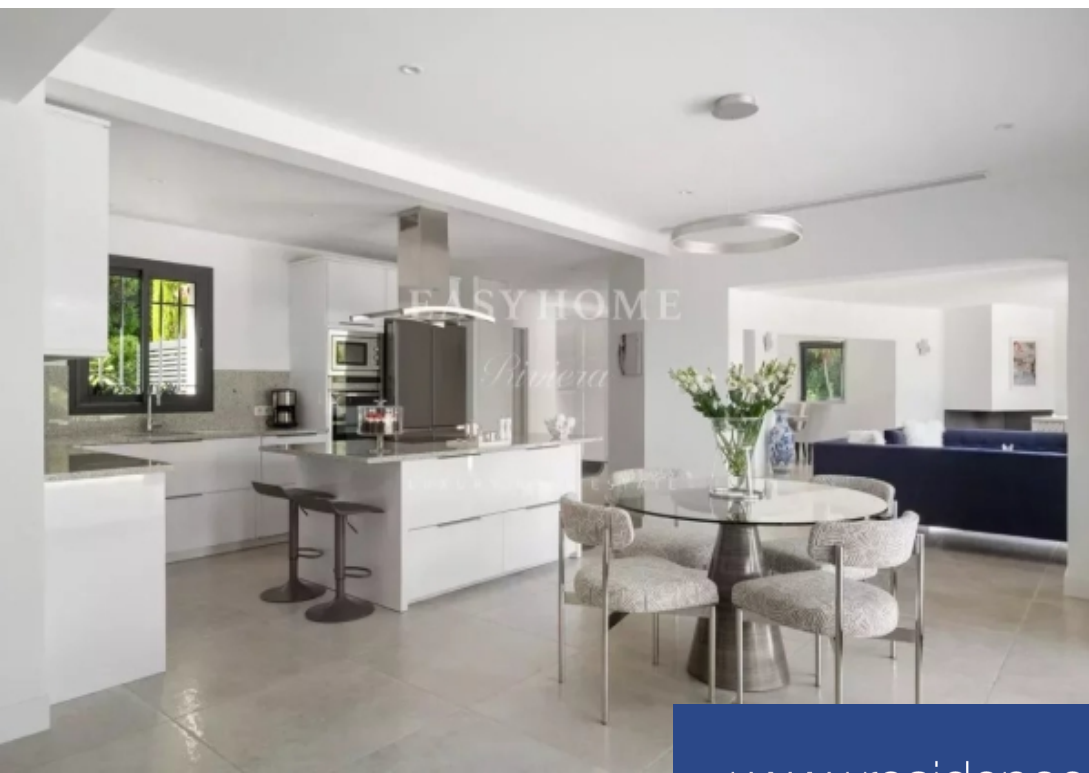

www.residences-immobilier.com