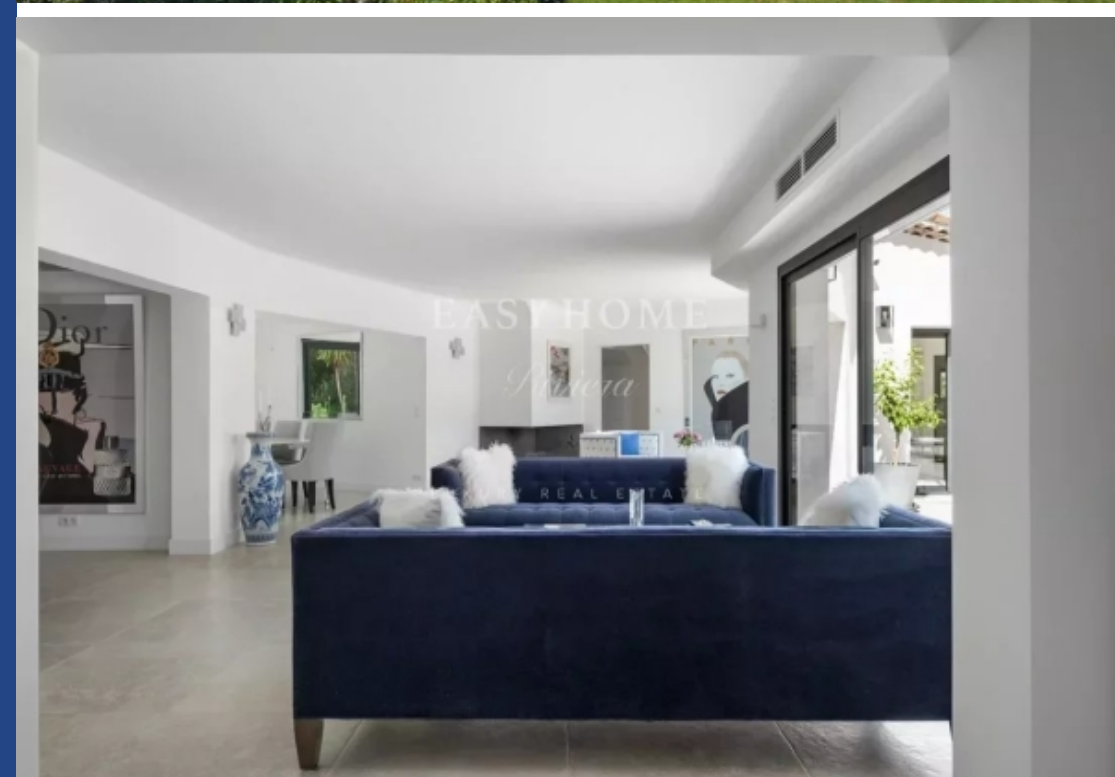

résidences immobilier

Exclusivité : Située au calme absolu dans un domaine privé très électif de Mougins surveillé 24h/24, somptueuse villa de 500 m² au cœur d'un parc enchanteur de 5485 m², planté d'oliviers, de palmiers et de multitudes essences méditerranéennes aux jolies allées fleuries. Élégance et raffinement caractérisent cette superbe et très chaleureuse villa d'inspiration contemporaine qui a été pensée et conçue pour une qualité de vie absolue, avec de beaux et vastes espaces, une distribution des espaces très fluide, des prestations très grand standing aux finitions très soignées. De plain-pied vous ...

Exclusivity: Located in absolute calm in a very exclusive private domain of Mougins monitored 24 hours a day, sumptuous villa of 500 m² in the heart of an enchanting park of 5485 m², with pretty flowered paths of multitudes of Mediterranean species and its fountains, old olivetrees, palm trees and many other plants. In excellent condition, this superb and very warm contemporary-inspired villa has been designed and designed for absolute quality of life, with beautiful and vast living spaces, very high standard services and very careful finishes. .On one level you will find an incredible ...

EASY HOME RIVIERA

118 AVENUE DE TOURNAMY - 06250 MOUGINS

[Contacter l'agence](#)

[Voir tous les biens de cette agence](#)