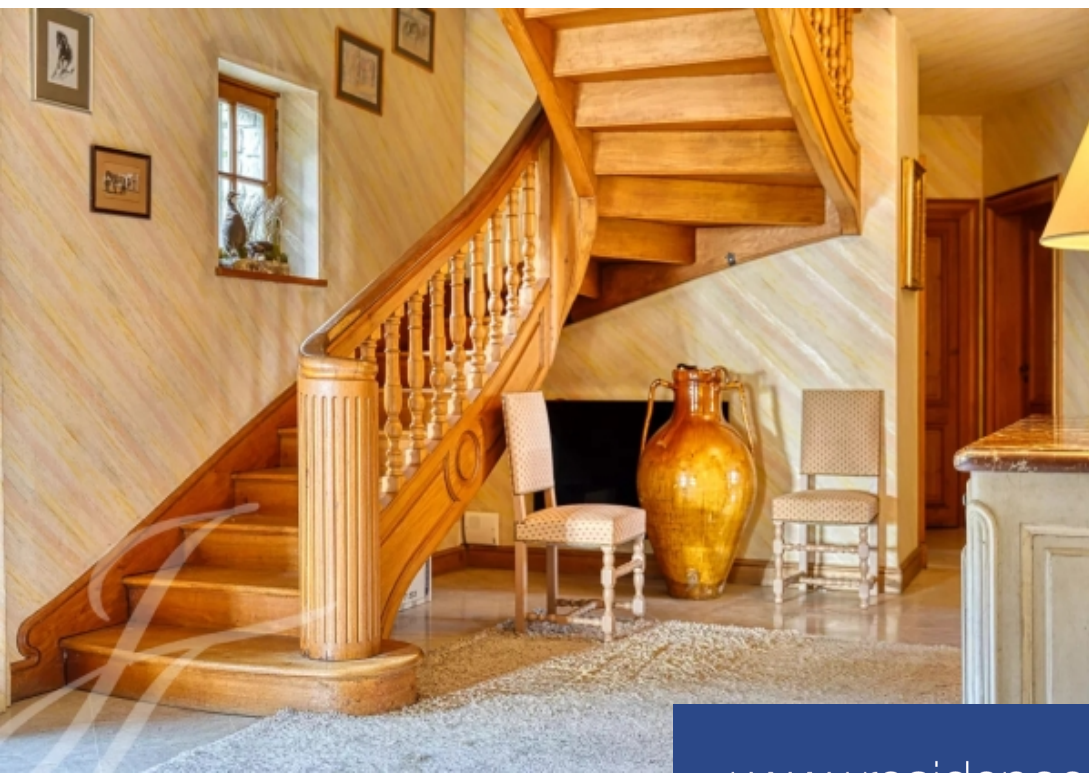

www.residences-immobilier.com