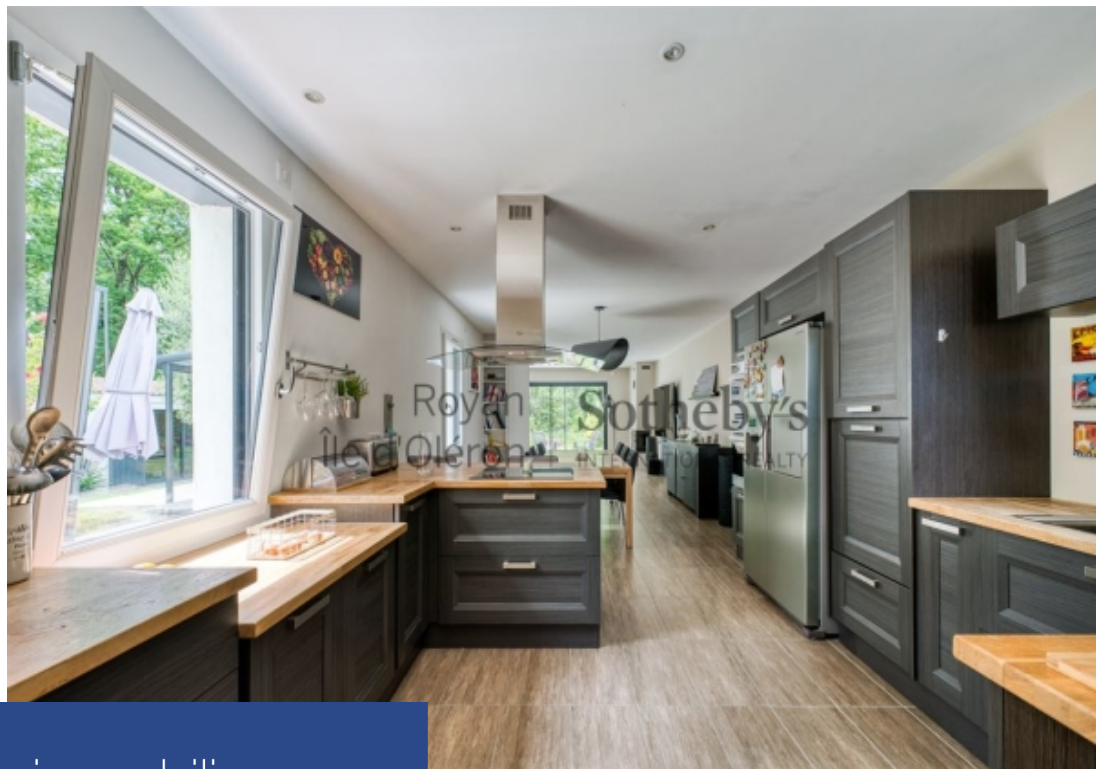

www.residences-immobilier.com