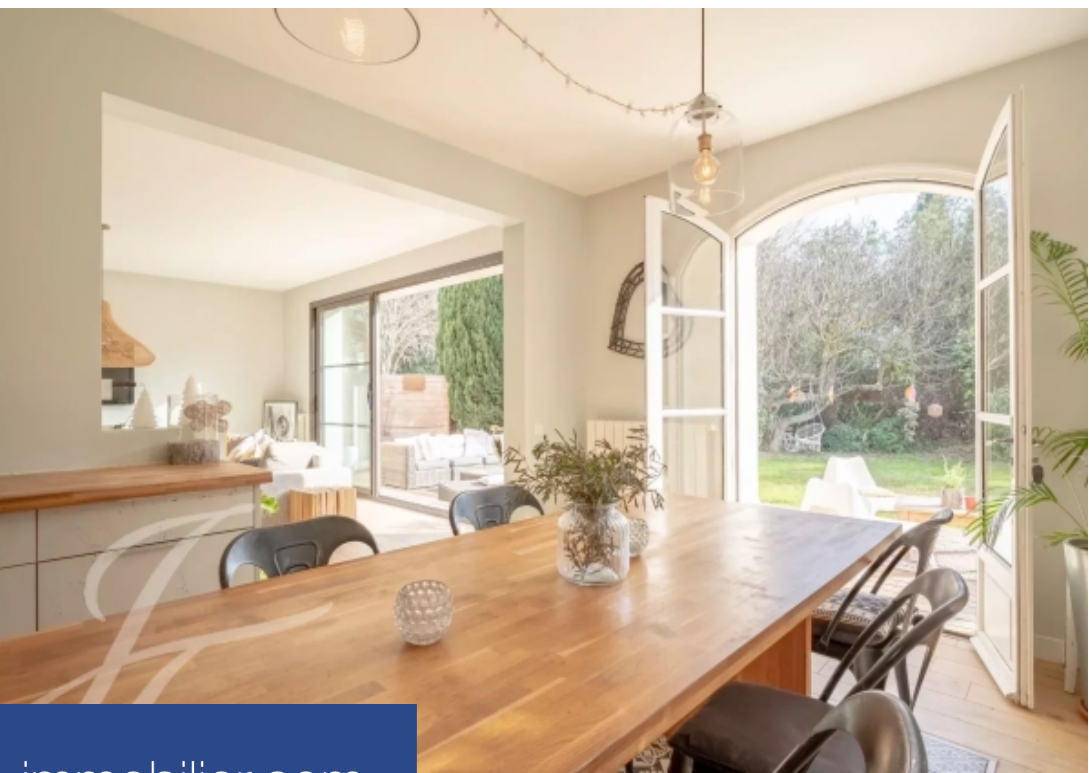

www.residences-immobilier.com