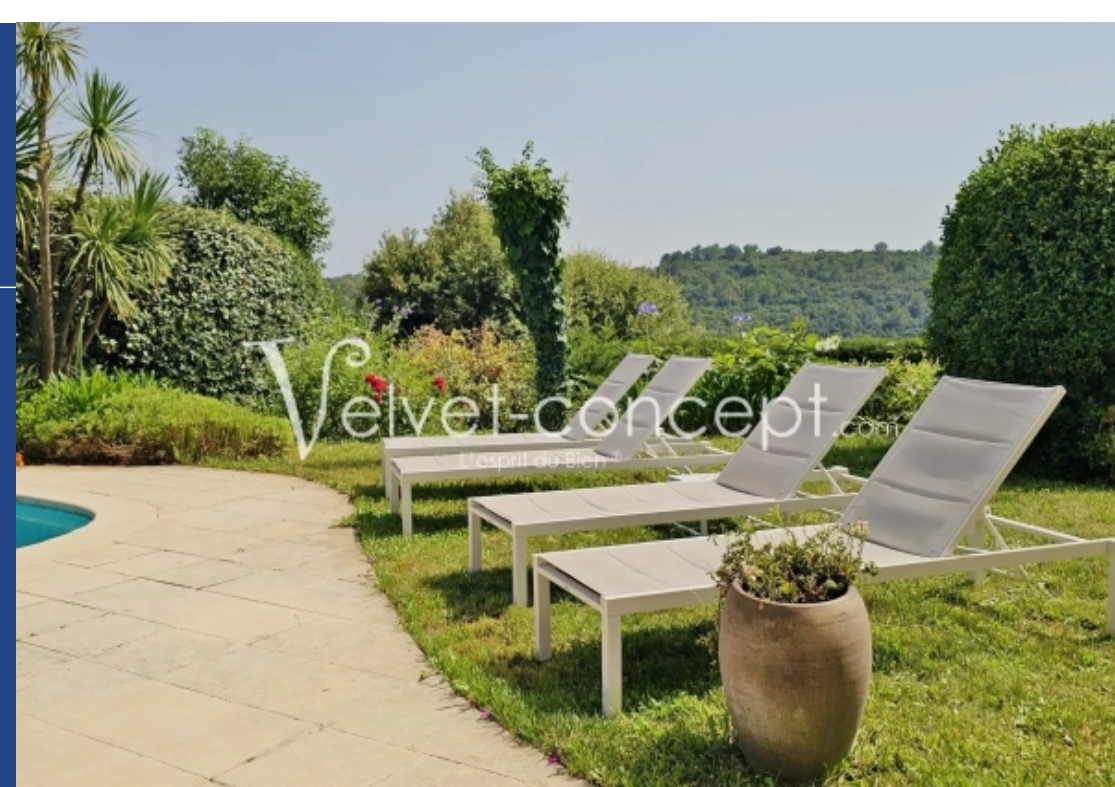

résidences immobilier

CO-EXCLUSIVITE - Biot, limite Valbonne - nous vous proposons cette grande villa familiale dans un domaine de renom, sécurisé et gardienné, avec tennis et parfaitement situé proche des écoles (collège secteur Niki St Phalle), des commerces et des bus. la villa est au calme et en position dominante avec une jolie vue, elle est discrètement mitoyenne mais sans vis-à-vis, et propose un vaste séjour lumineux donnant sur terrasse et piscine, une cuisine indépendante, 6 chambres, dont 3 en suite. Le jardin de 500m² dispose d'une jolie piscine à débordement et sa dimension équilibrée permet de vous ...

CO-EXCLUSIVITY - Biot, near Valbonne - We offer you this large family villa in a renowned, secure, and guarded estate, with tennis courts and perfectly located close to schools (Niki St Phalle sector), shops, and buses. The villa is quiet and in a dominant position, it is discreetly semi-detached and offers a spacious, bright living room opening onto a terrace and pool, an independent kitchen, 6 bedrooms (or 5 + office), 4 bathrooms. The 500m² garden has a beautiful infinity pool and its balanced size allows you to host without requiring 'heavy' maintenance! A garage and a cellar complete ...

VELVET CONCEPT

60 CHEMIN DE LA GORGUE - 06410 BIOT

[Contacter l'agence](#)

[Voir tous les biens de cette agence](#)