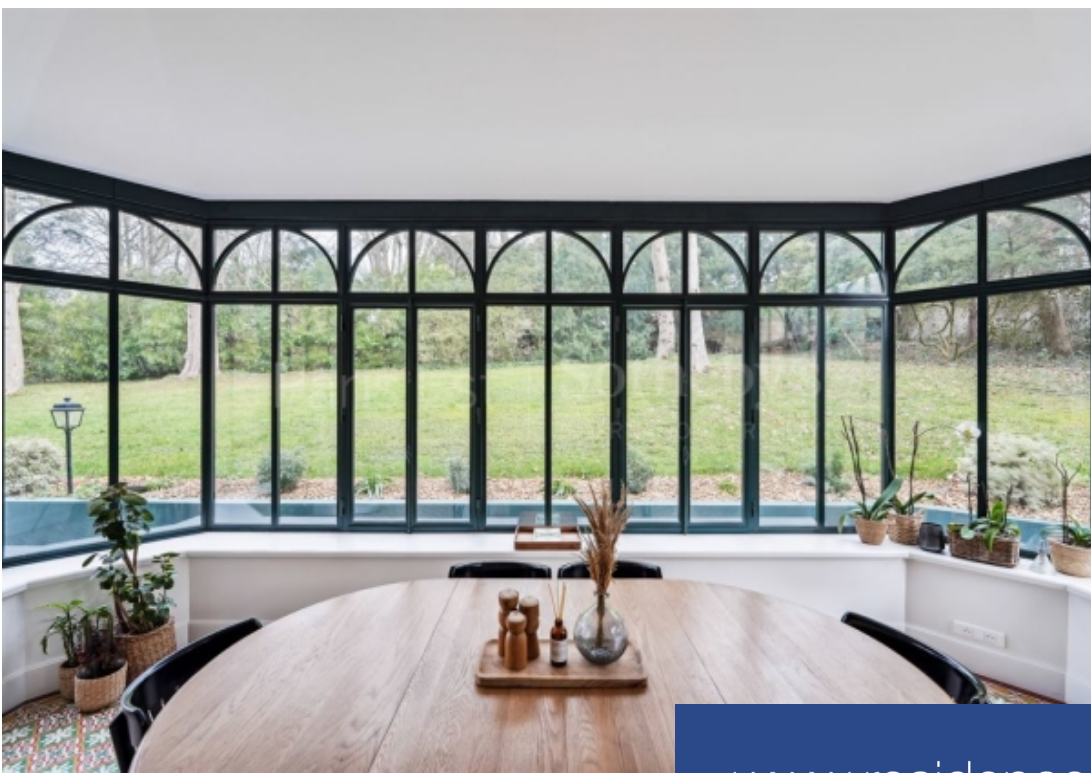

www.residences-immobilier.com