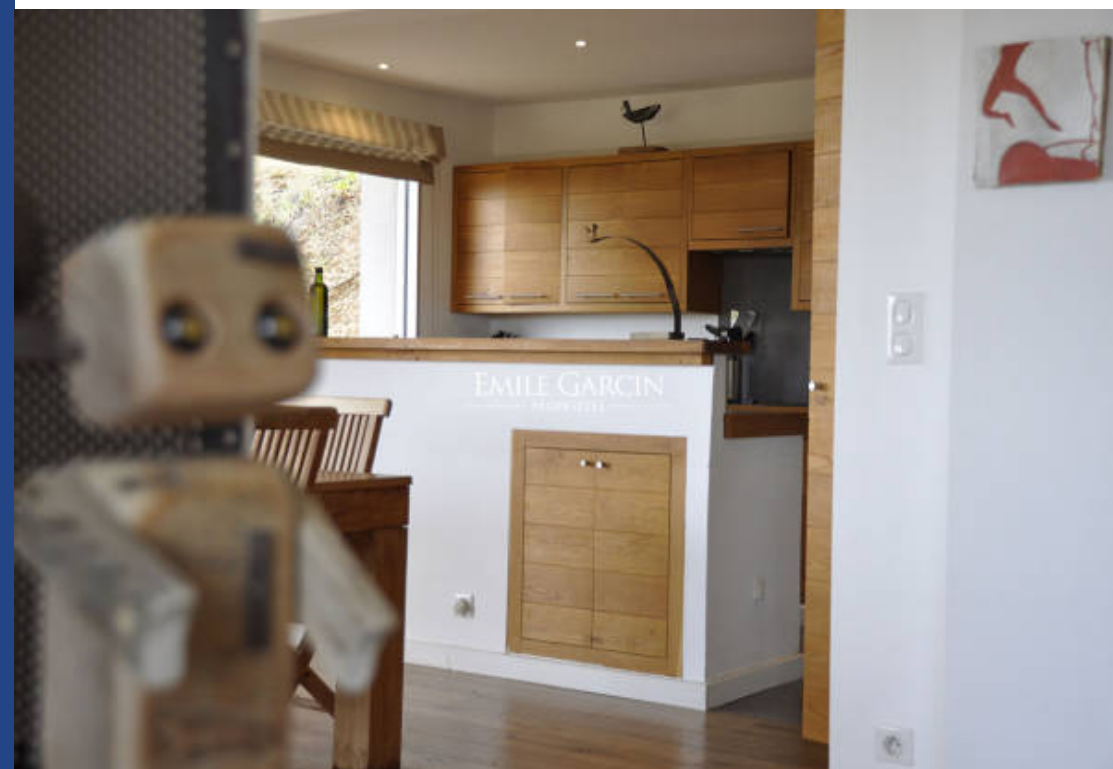

résidences immobilier

A quelques minutes de Porto-Vecchio. Agréable maison avec une vue imprenable sur la mer. Cuisine équipée. Chambres climatisées. Piscine chauffée.

EMILE GARCIN ALPILLES & AVIGNON

8 boulevard Mirabeau - 13210 ST-RÉMY-DE-PROVENCE

[Contactez l'agence](#)

[Voir tous les biens de cette agence](#)