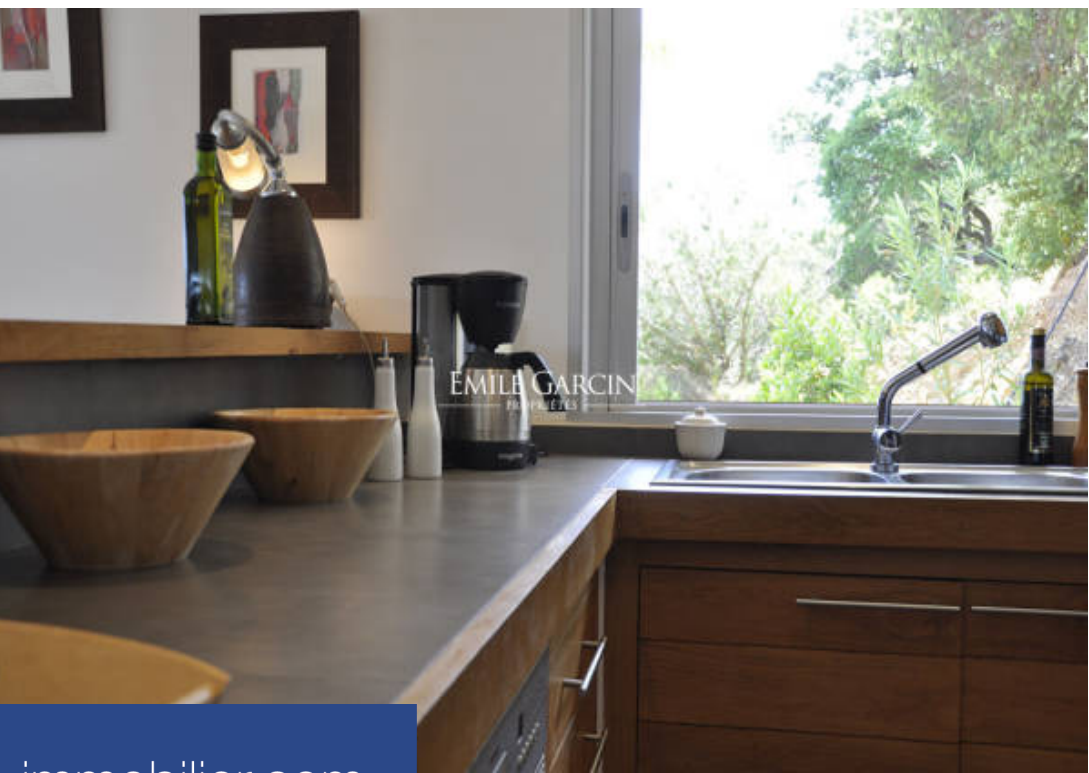

www.residences-immobilier.com