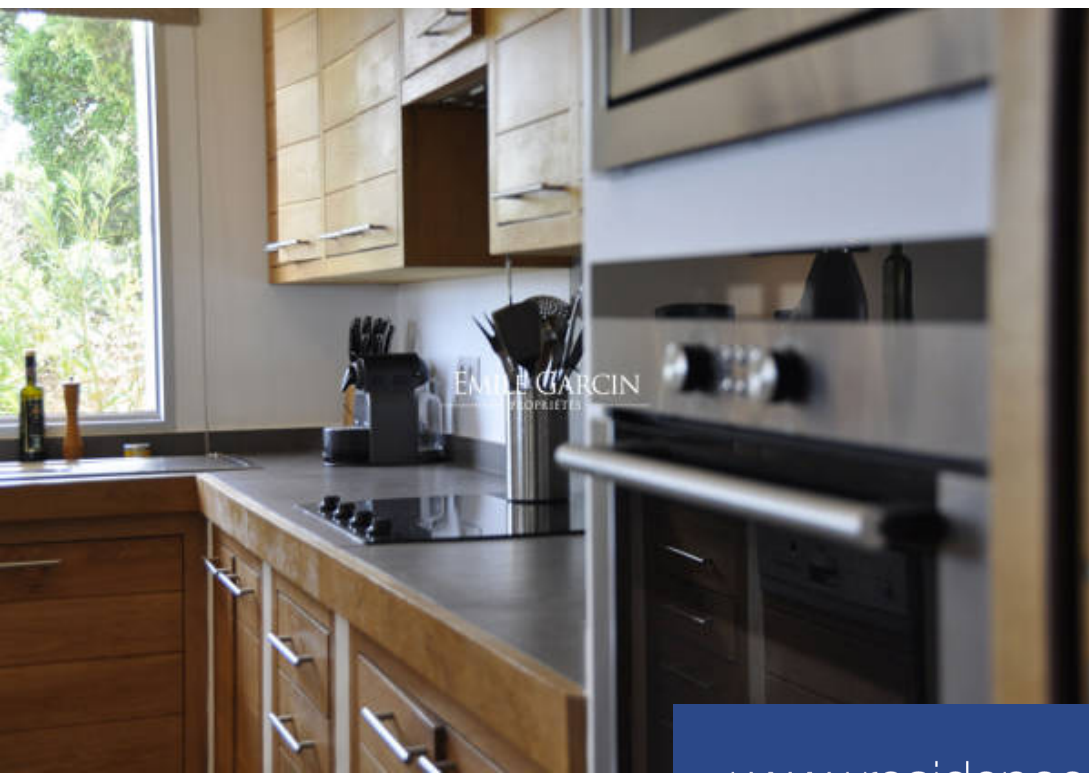

www.residences-immobilier.com