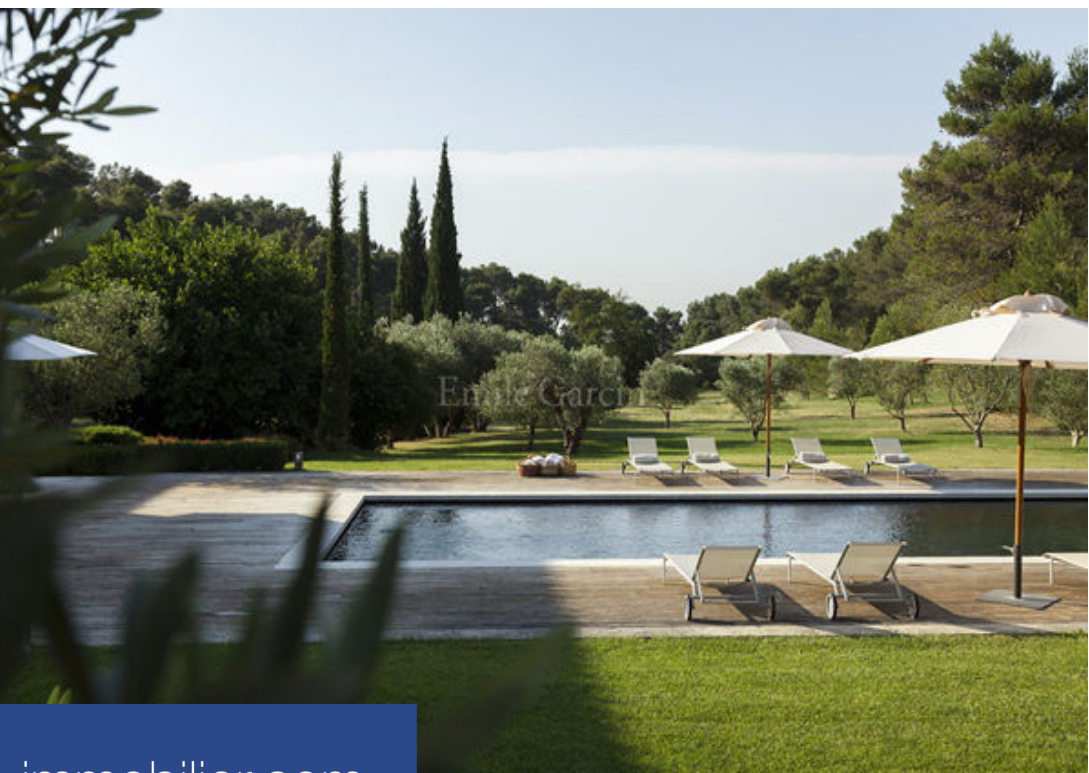

www.residences-immobilier.com